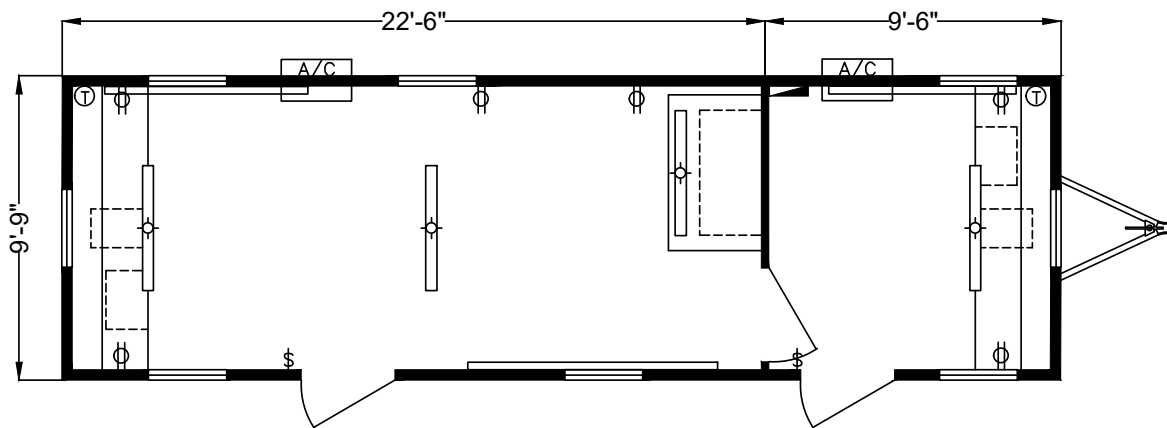

10'x36' Mobile Office

DACCOCO Trailers.com

Exterior

- 10'x36' (Including Hitch)
- 10'x32' Box Size (320 SqFt)
- Aluminum Ext Siding & Trim
- (2) 36"x80" Ext Door with HD Hasp for Pad Lock

Interior

- Natural Wood Veneer Paneled Walls
- Vinyl Composite Tile Flooring (VCT)
- White Gypsum Ceiling
- Optional Mini Blinds

Furnishings

- (2) Full Width Laminated Counter Top/Backsplash
- (2) 2-Drawer File Cabinet
- Pencil Drawer at each Desk
- (1) 3'x5' PlanTable
- (2) Full Width O.H. Shelf

Elect/HVAC

- 240V - Single Phase
- 100A Service Panel
- Duplex Outlets
- 120V Electric Baseboard Heat
- (2) 8,000BTU GE Thru-Wall