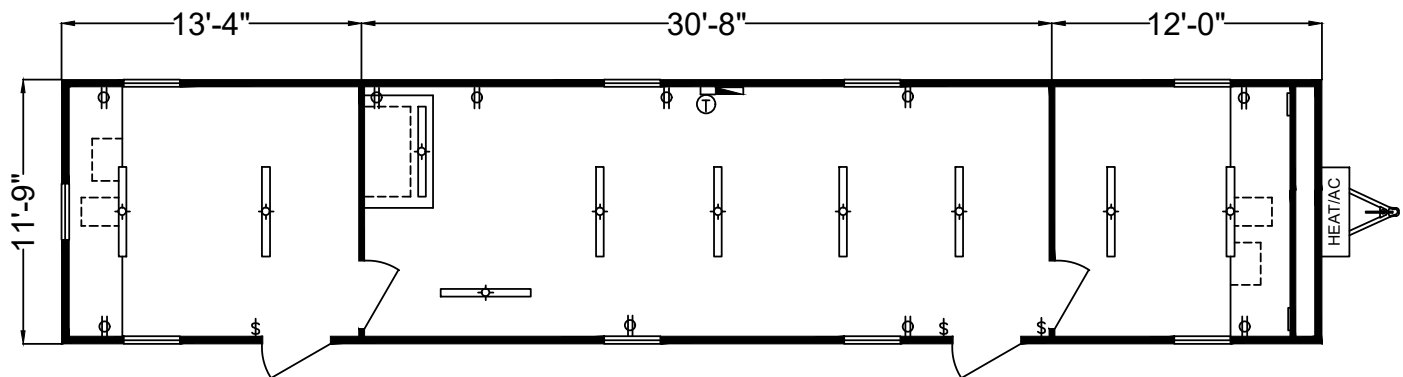

Elect/HVAC

- 240V - Single Phase
- 150A Service Panel
- Duplex Outlets
- Central Heat / AC

DACCOC also offers the following Options: • OSHA Approved Stairs • Vandal Screens • Folding Tables • Folding Chairs • Tie Downs (Kits or Installation)