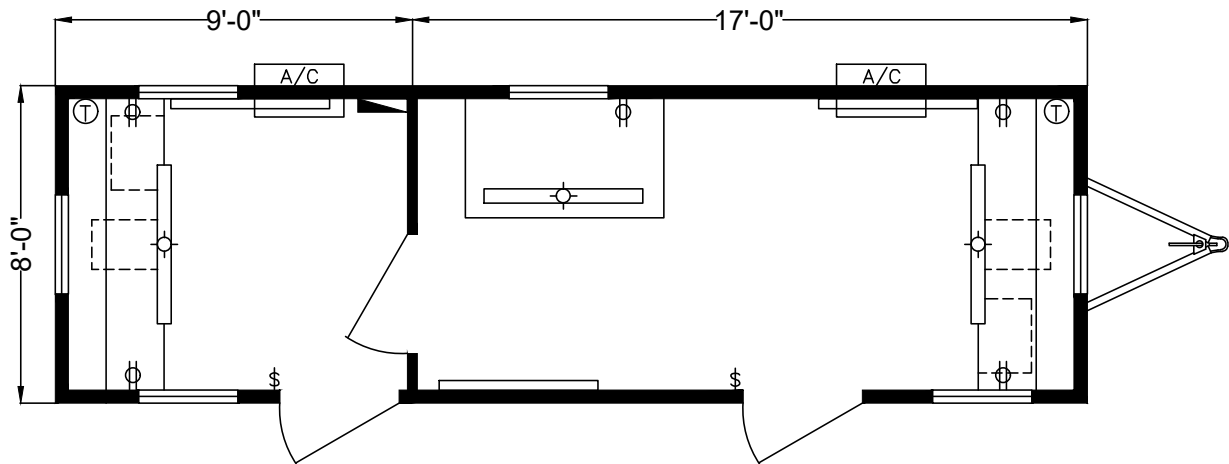

8'x30' Mobile Office

DACCOC Trailers.com

Exterior

- 8'x30' (Including Hitch)
- 8'x26' Box Size (208 SqFt)
- Aluminum Ext Siding & Trim
- (2) 36"x80" Ext Door with HD Hasp for Pad Lock

Interior

- Natural Wood Veneer Paneled Walls
- Vinyl Composite Tile Flooring (VCT)
- White Gypsum Ceiling
- Optional Mini Blinds

Furnishings

- (2) Full Width Laminated Counter Top/BackSplash
- (2) 2-Drawer File Cabinet
- Pencil Drawer at each Desk
- (1) 3'x5' PlanTable
- (2) Full Width O.H. Shelf

Elect/HVAC

- 120V/240V - Single Phase
- 60A Service Panel
- Duplex Outlets
- 120V Electric Baseboard Heat
- (2) 8,000BTU GE Thru-Wall Air Conditioner