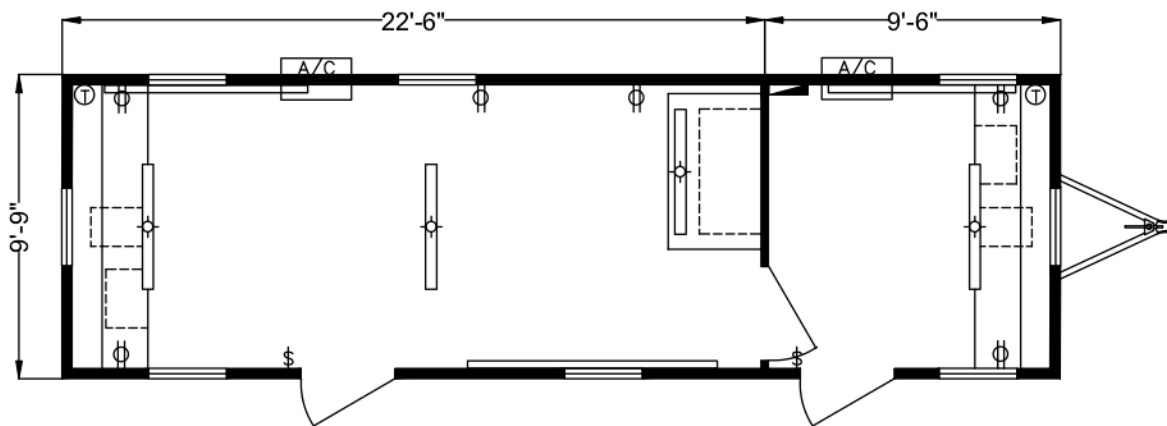

• WisDOT Type C Field Office •