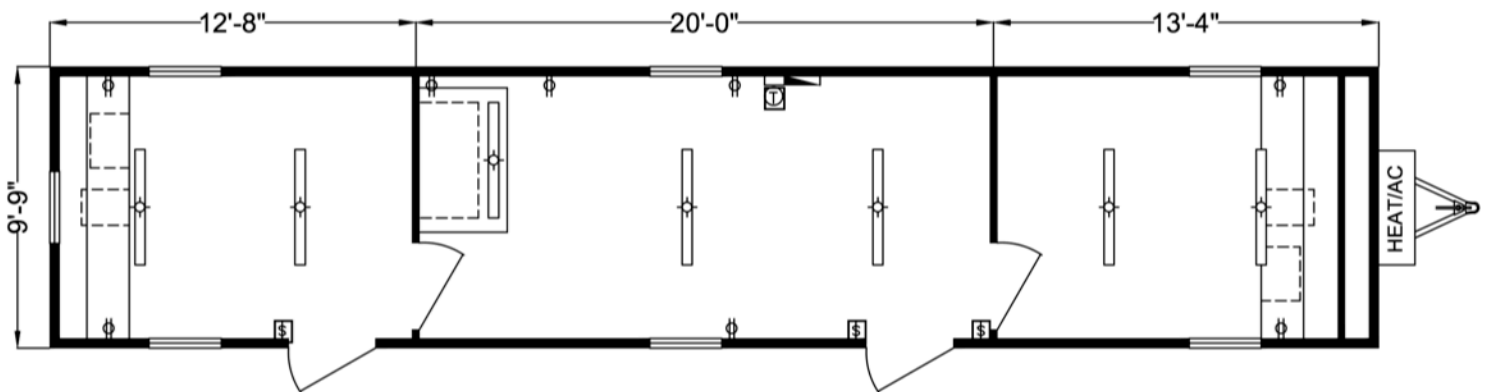

Elect/HVAC

- 240V - Single Phase
- 150A Service Panel
- Duplex Outlets
- Central Heat / AC

DACCO also offers the following Options: • OSHA Approved Stairs • Vandal Screens • Folding Tables • Folding Chairs • Tie Downs (Kits or Installation)