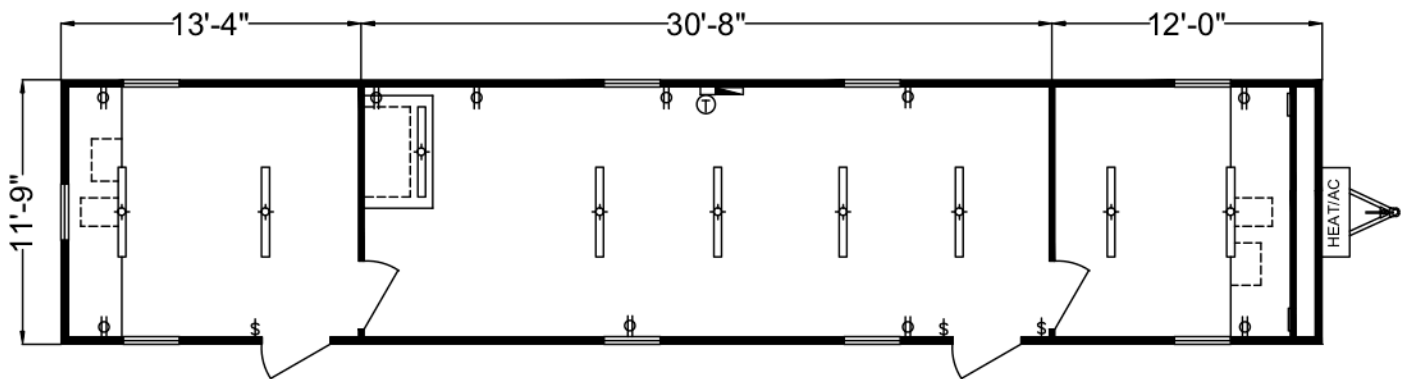

Elect/HVAC

- 240V - Single Phase
- 150A Service Panel
- Duplex Outlets
- Central Heat / AC

DACCO also offers the following Options: • OSHA Approved Stairs • Vandal Screens • Folding Tables • Folding Chairs • Tie Downs (Kits or Installation)