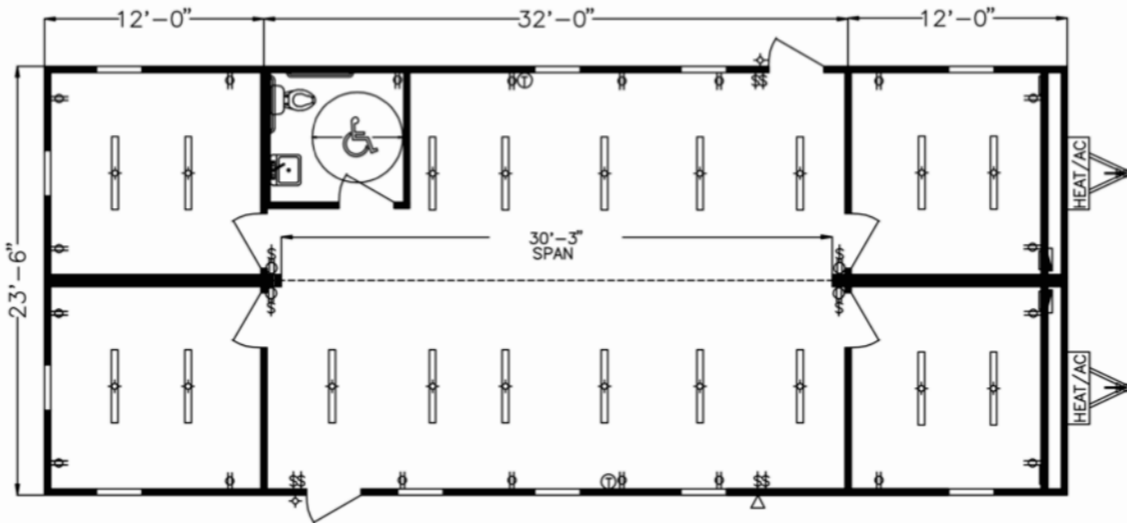

Elect/HVAC

- 240V - Single Phase
- 150A Service Panel
- Duplex Outlets
- Central Heat / AC

DACCO also offers the following Options: • OSHA Approved Stairs • Vandal Screens • Folding Tables • Folding Chairs • Tie Downs (Kits or Installation)