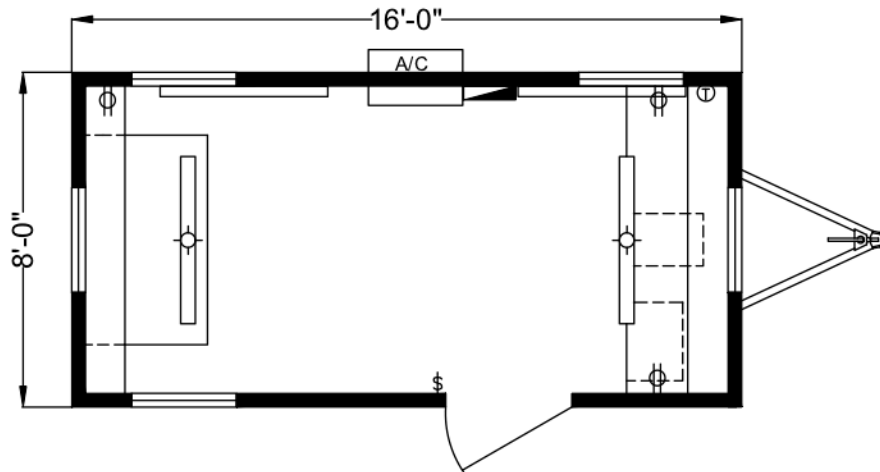

- WisDOT Type A Field Office •