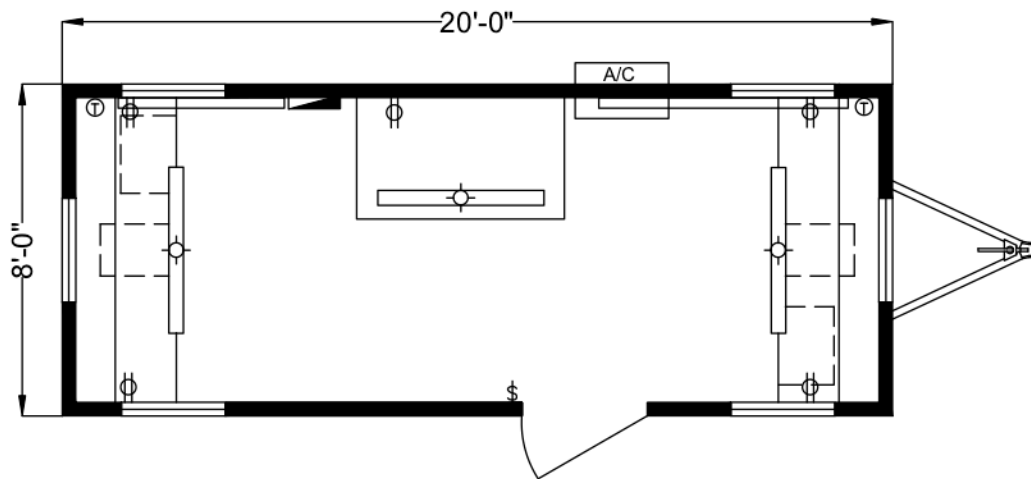

DACCO also offers the following Options: • OSHA Approved Stairs • Vandal Screens • Folding Tables • Folding Chairs • Tie Downs (Kits or Installation)