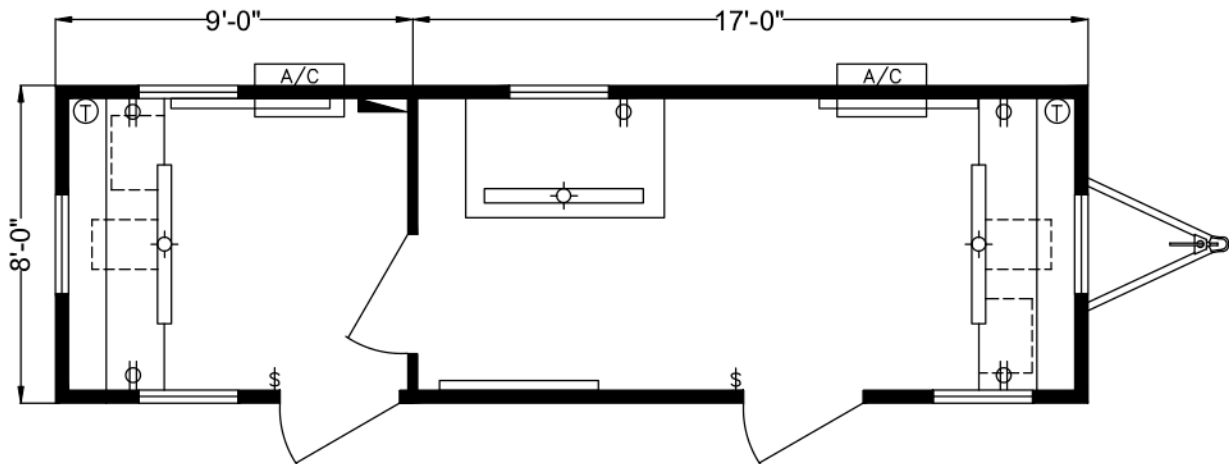

• WisDOT Type B Field Office •