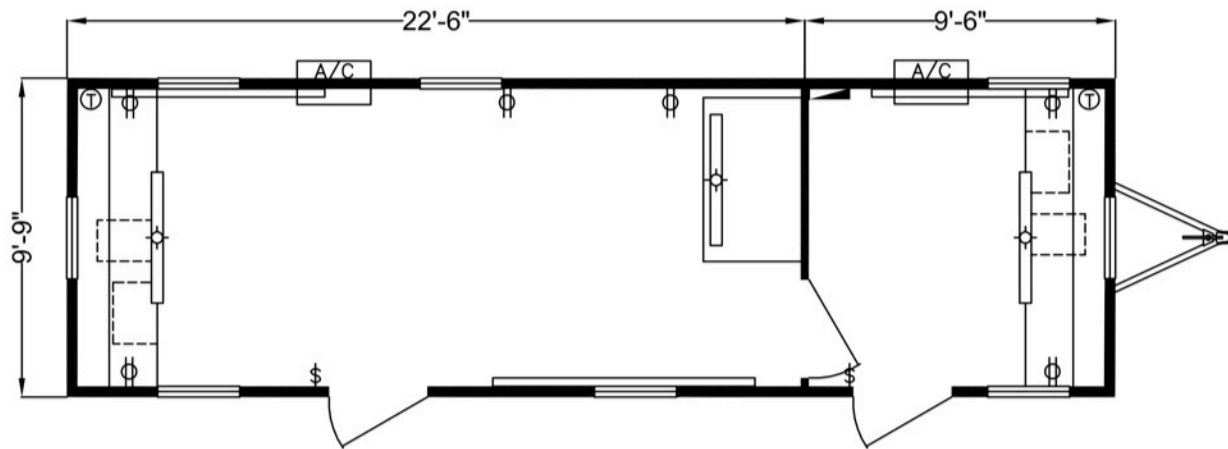

DACCO also offers the following Options: • OSHA Approved Stairs • Vandal Screens • Folding Tables • Folding Chairs • Tie Downs (Kits or Installation)