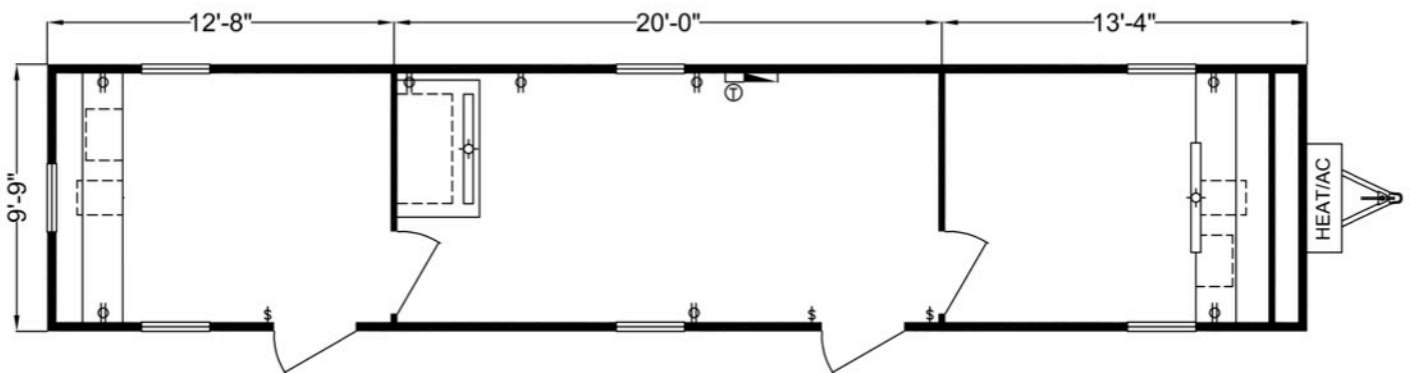

Elect/HVAC

- 240V - Single Phase
- 150A Service Panel
- Duplex Outlets
- Central Heat / AC

DACCO also offers the following Options: • OSHA Approved Stairs • Vandal Screens • Folding Tables • Folding Chairs • Tie Downs (Kits or Installation)