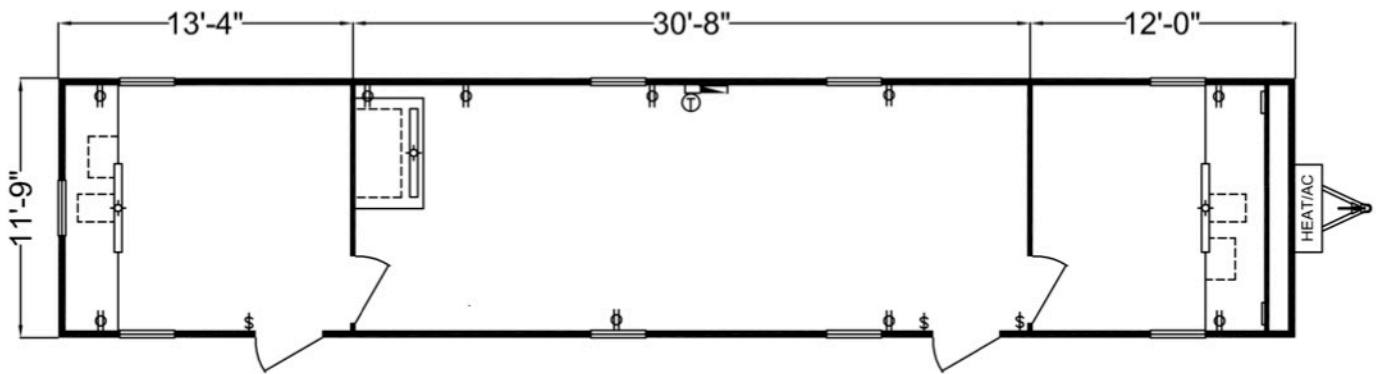

Elect/HVAC

- 240V - Single Phase
- 150A Service Panel
- Duplex Outlets
- Central Heat / AC

DACCO also offers the following Options: • OSHA Approved Stairs • Vandal Screens • Folding Tables • Folding Chairs • Tie Downs (Kits or Installation)