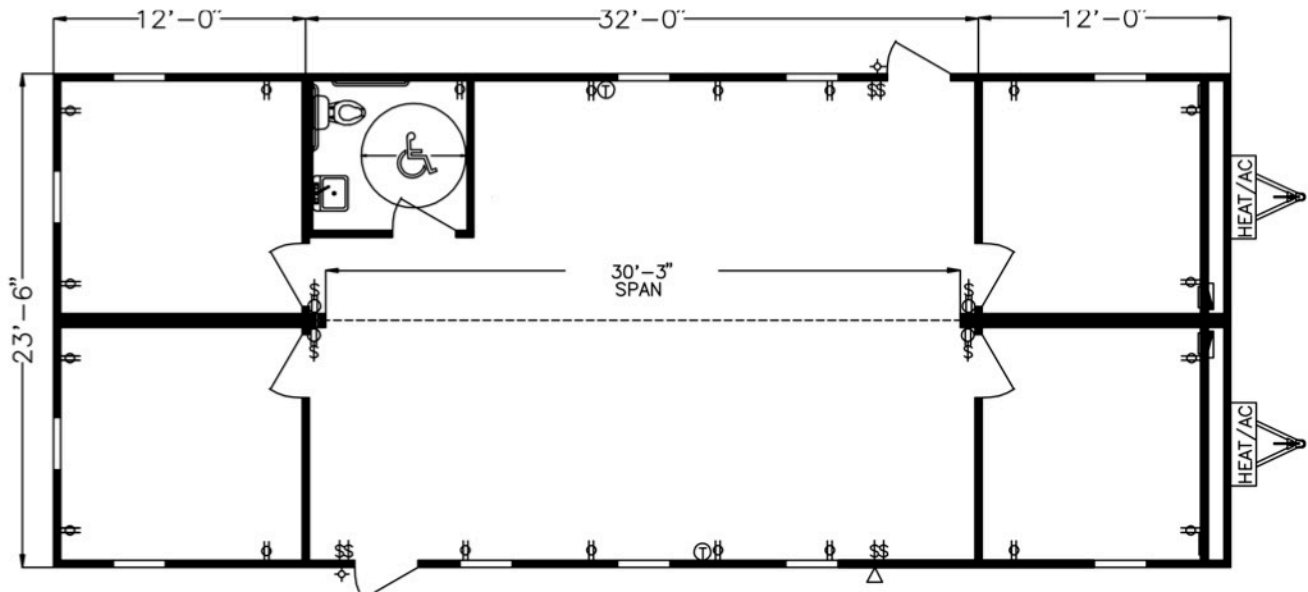

Elect/HVAC

- 240V - Single Phase
- 200A Service Panel
- Duplex Outlets
- Central Heat / AC

DACCO also offers the following Options: • OSHA Approved Stairs • Vandal Screens • Folding Tables • Folding Chairs • Tie Downs (Kits or Installation)