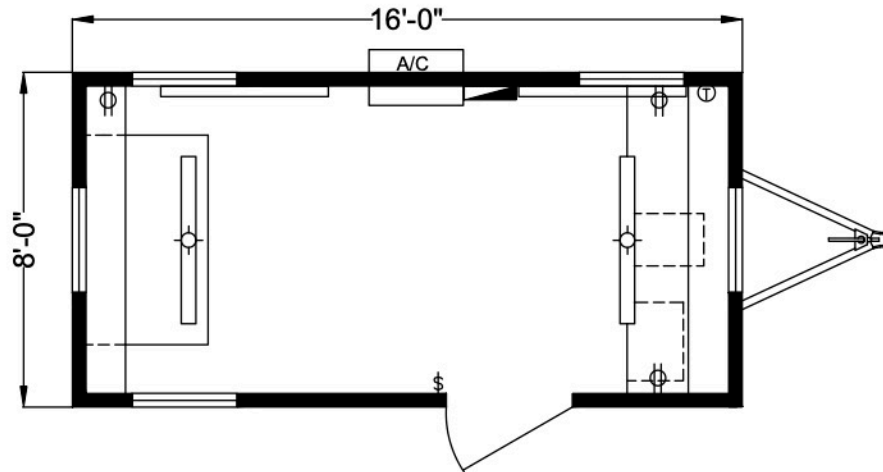

• WisDOT Type A Field Office •