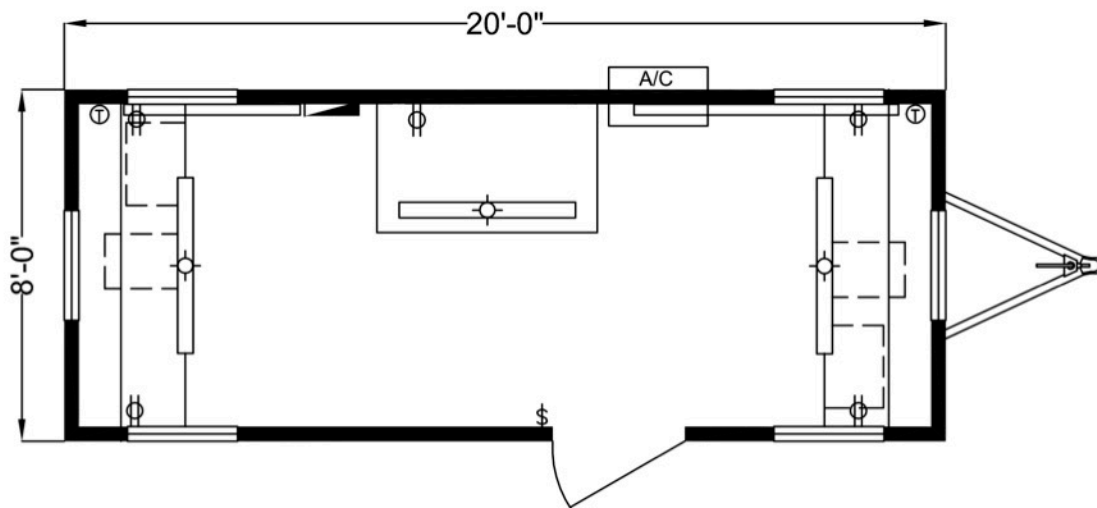

DACCO also offers the following Options: • OSHA Approved Stairs • Vandal Screens • Folding Tables • Folding Chairs • Tie Downs (Kits or Installation)