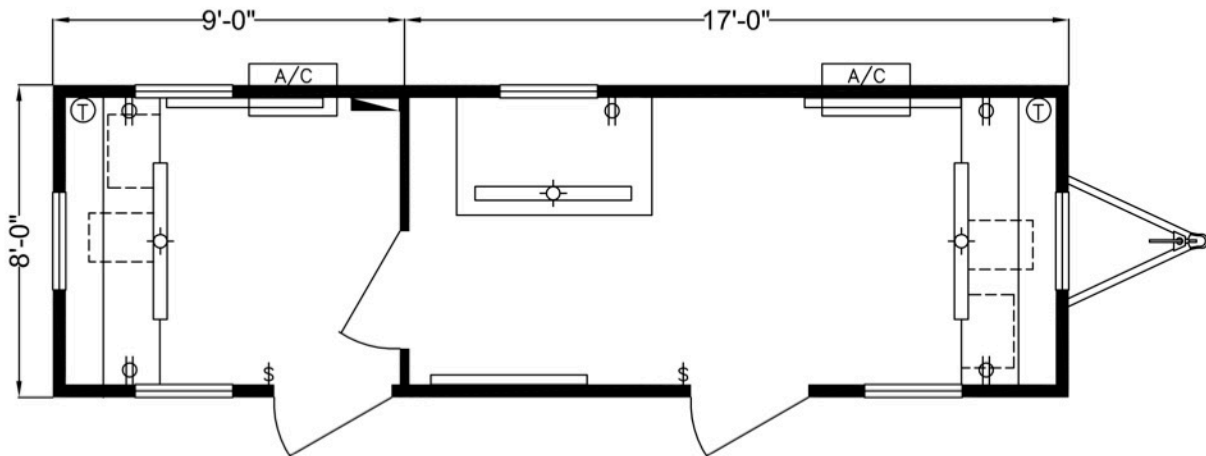

• WisDOT Type B Field Office •