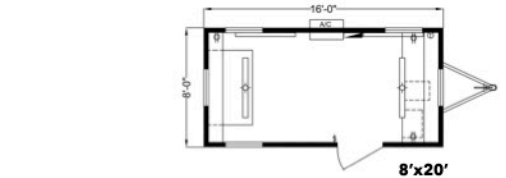

2697 Hwy P / PO Box 67, Richfield, WI 53076

"Wisconsin's Preferred Office Trailer Provider"

DACCO Trailers.com

★ Available Features & Options ★

- Variety of Floor Plans
- 2"x4" Construction
- 8" • 10" • 12" • I-Beam Frames
- Air Conditioning
- Electric Heat (Gas Optional)
- Vinyl Flooring (VCT)
- Carpeting
- Restroom Facilities
- Built in Desk & File Cabinets
- Plan Tables (Fixed or Folding)
- OverHead Shelves
- Rubber Roofs
- Horizontal Sliding Windows
- Mini Blinds
- Vandal Screens
- 120/240 Electrical Service