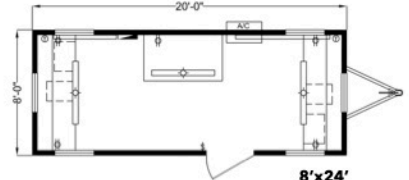

2697 Hwy P / PO Box 67, Richfield, WI 53076

"Wisconsin's Preferred Office Trailer Provider"

DACCO Trailers.com

★ Available Features & Options ★

- Variety of Floor Plans
- 2"x4" Construction
- 8" • 10" • 12" • I-Beam Frames
- Air Conditioning
- Electric Heat (Gas Optional)
- Vinyl Flooring (VCT)
- Carpeting
- Restroom Facilities
- Built in Desk & File Cabinets
- Plan Tables (Fixed or Folding)
- OverHead Shelves
- Rubber Roofs
- Horizontal Sliding Windows
- Mini Blinds
- Vandal Screens
- 120/240 Electrical Service