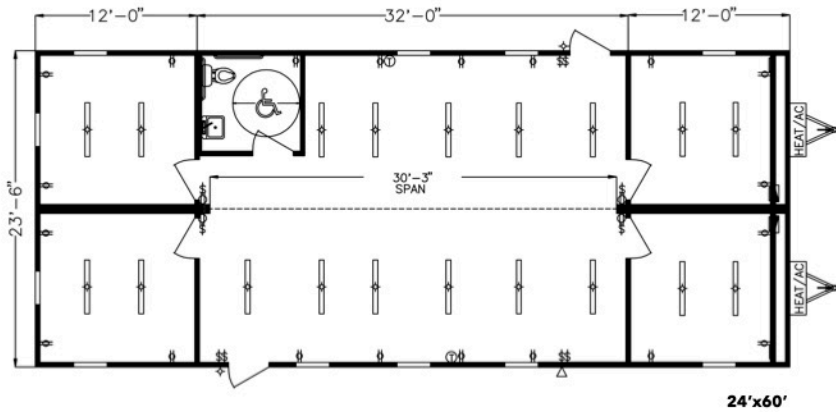

2697 Hwy P / PO Box 67, Richfield, WI 53076

"Wisconsin's Preferred Office Trailer Provider"

DACCO Trailers.com

★ Available Features & Options ★

- Variety of Floor Plans
- 2"x4" Construction
- 8" • 10" • 12" • I-Beam Frames
- Air Conditioning
- Electric Heat (Gas Optional)
- Vinyl Flooring (VCT)
- Carpeting
- Restroom Facilities
- Built in Desk & File Cabinets
- Plan Tables (Fixed or Folding)
- OverHead Shelves
- Rubber Roofs
- Horizontal Sliding Windows
- Mini Blinds
- Vandal Screens
- 120/240 Electrical Service