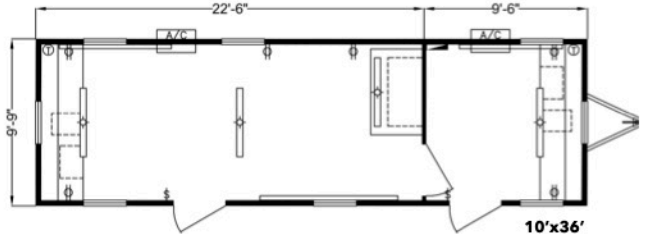

2697 Hwy P / PO Box 67, Richfield, WI 53076

"Wisconsin's Preferred Office Trailer Provider"

DACCO Trailers.com

★ Available Features & Options ★

- Variety of Floor Plans
- 2"x4" Construction
- 8" • 10" • 12" • I-Beam Frames
- Air Conditioning
- Electric Heat (Gas Optional)
- Vinyl Flooring (VCT)
- Carpeting
- Restroom Facilities
- Built in Desk & File Cabinets
- Plan Tables (Fixed or Folding)
- OverHead Shelves
- Rubber Roofs
- Horizontal Sliding Windows
- Mini Blinds
- Vandal Screens
- 120/240 Electrical Service