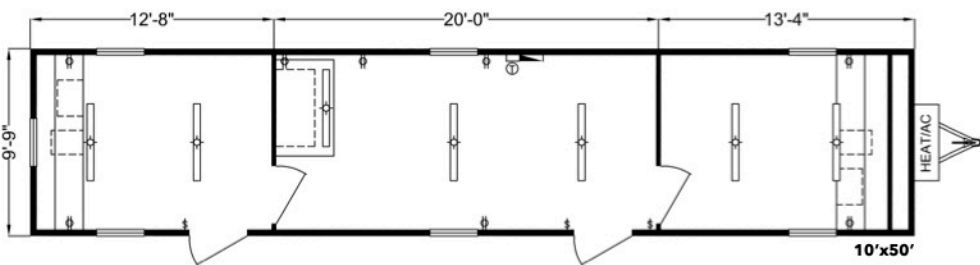

2697 Hwy P / PO Box 67, Richfield, WI 53076

"Wisconsin's Preferred Office Trailer Provider"

DACCO Trailers.com

★ Available Features & Options ★

- Variety of Floor Plans
- 2"x4" Construction
- 8" • 10" • 12" • I-Beam Frames
- Air Conditioning
- Electric Heat (Gas Optional)
- Vinyl Flooring (VCT)
- Carpeting
- Restroom Facilities
- Built in Desk & File Cabinets
- Plan Tables (Fixed or Folding)
- OverHead Shelves
- Rubber Roofs
- Horizontal Sliding Windows
- Mini Blinds
- Vandal Screens
- 120/240 Electrical Service