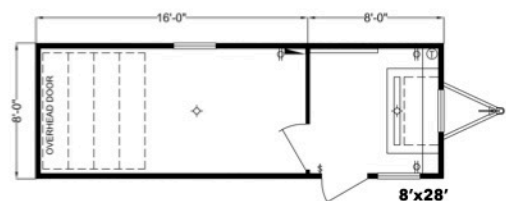

2697 Hwy P / PO Box 67, Richfield, WI 53076

"Wisconsin's Preferred Office Trailer Provider"

DACCO Trailers.com

★ Available Features & Options ★

- Variety of Floor Plans
- 2"x4" Construction
- 8" • 10" • 12" • I-Beam Frames
- Air Conditioning
- Electric Heat (Gas Optional)
- Vinyl Flooring (VCT)
- Carpeting
- Restroom Facilities
- Built in Desk & File Cabinets
- Plan Tables (Fixed or Folding)
- OverHead Shelves
- Rubber Roofs
- Horizontal Sliding Windows
- Mini Blinds
- Vandal Screens
- 120/240 Electrical Service