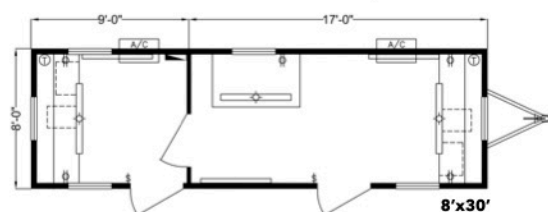

2697 Hwy P / PO Box 67, Richfield, WI 53076

"Wisconsin's Preferred Office Trailer Provider"

DACCO Trailers.com

★ Available Features & Options ★

- Variety of Floor Plans
- 2"x4" Construction
- 8" • 10" • 12" • I-Beam Frames
- Air Conditioning
- Electric Heat (Gas Optional)
- Vinyl Flooring (VCT)
- Carpeting
- Restroom Facilities
- Built in Desk & File Cabinets
- Plan Tables (Fixed or Folding)
- OverHead Shelves
- Rubber Roofs
- Horizontal Sliding Windows
- Mini Blinds
- Vandal Screens
- 120/240 Electrical Service