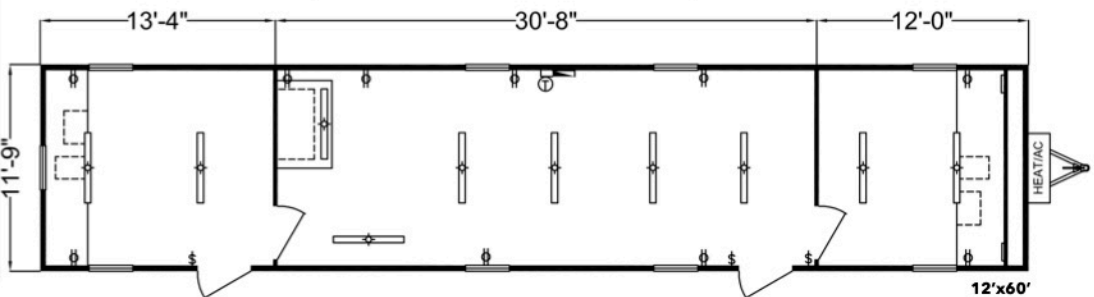

2697 Hwy P / PO Box 67, Richfield, WI 53076

"Wisconsin's Preferred Office Trailer Provider"

DACCO Trailers.com

★ Available Features & Options ★

- Variety of Floor Plans
- 2"x4" Construction
- 8" • 10" • 12" • I-Beam Frames
- Air Conditioning
- Electric Heat (Gas Optional)
- Vinyl Flooring (VCT)
- Carpeting
- Restroom Facilities
- Built in Desk & File Cabinets
- Plan Tables (Fixed or Folding)
- OverHead Shelves
- Rubber Roofs
- Horizontal Sliding Windows
- Mini Blinds
- Vandal Screens
- 120/240 Electrical Service